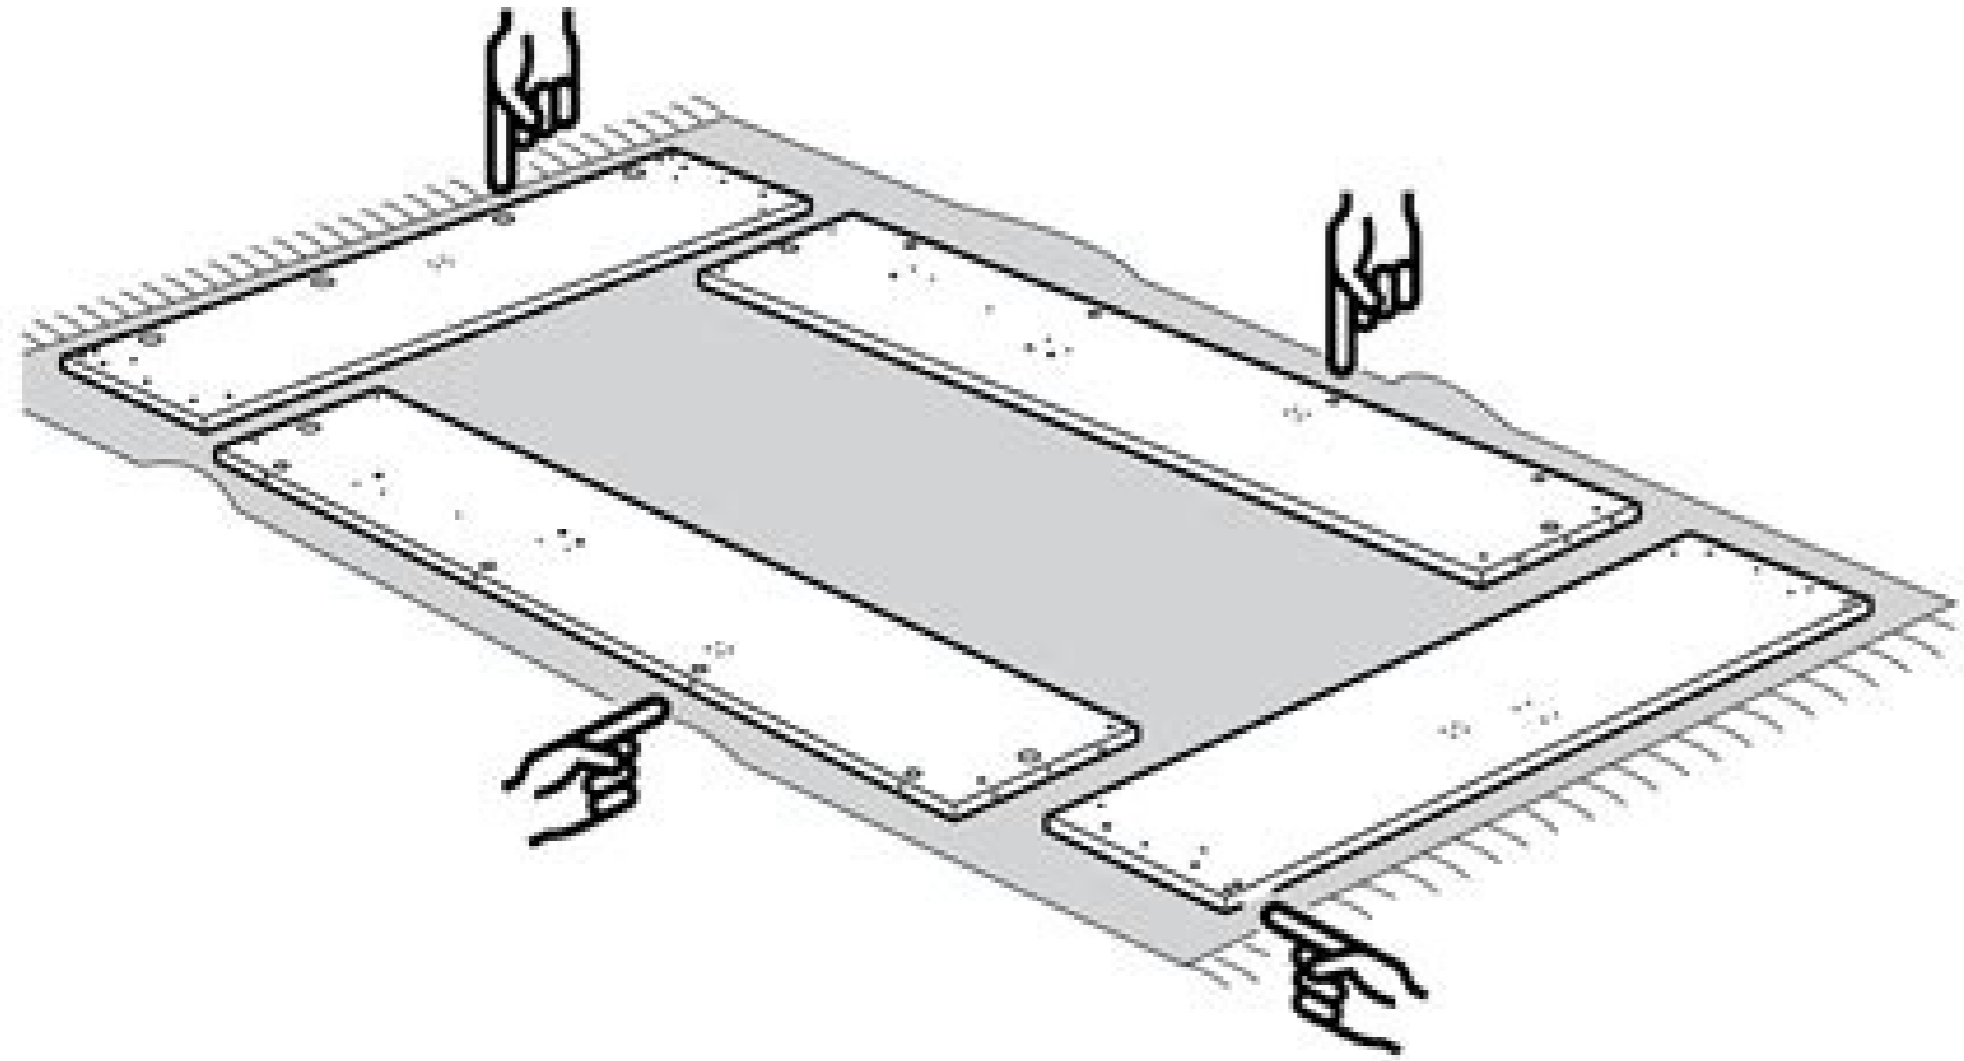

1

7

25

25

Ikea kura bunk bed assembly instructions. Ikea kura bunk bed instructions. Ikea kura bed instructions pdf. Ikea kura bed instructions video.