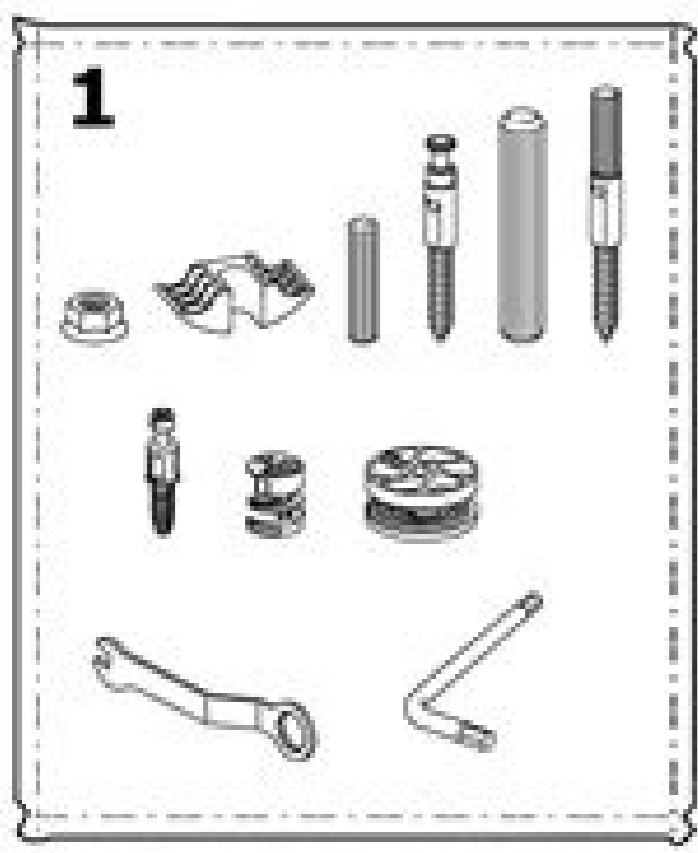

1

7

25

25

Ikea kura bunk bed assembly instructions. Ikea kura bunk bed instructions. Ikea kura bed instructions pdf. Ikea kura bed instructions video.