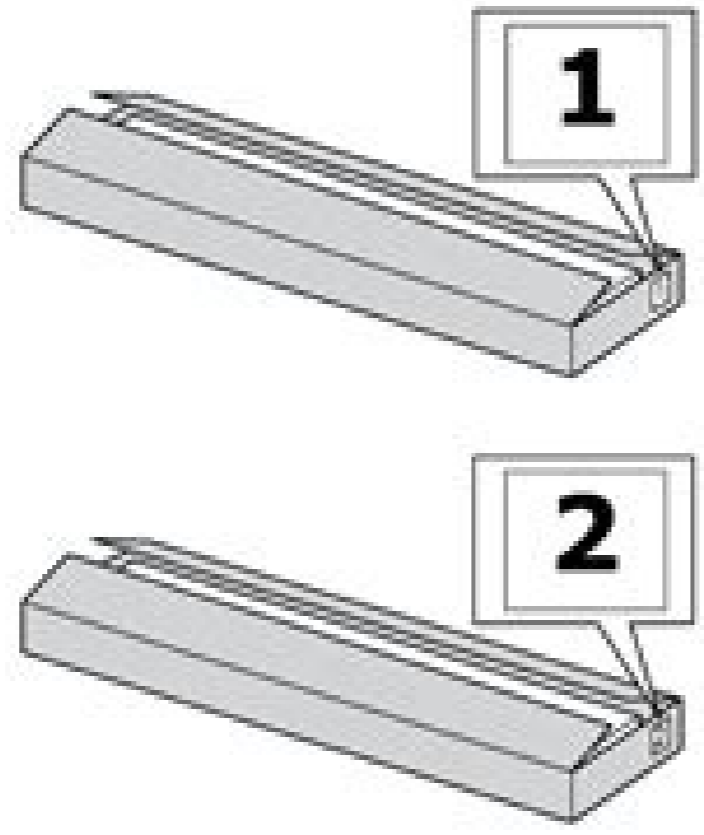

1

7

25

25

Ikea kura bunk bed assembly instructions. Ikea kura bunk bed instructions. Ikea kura bed instructions pdf. Ikea kura bed instructions video.